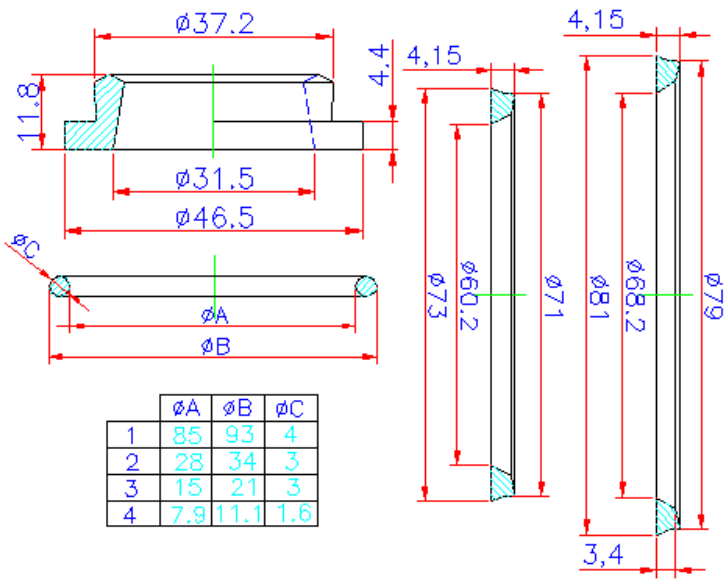

Kit Reparo tuch (ref. 221-304.14) DLDB K-1301

Diafragma (ref. 3155600142 /3155600144) DLDBD-22569