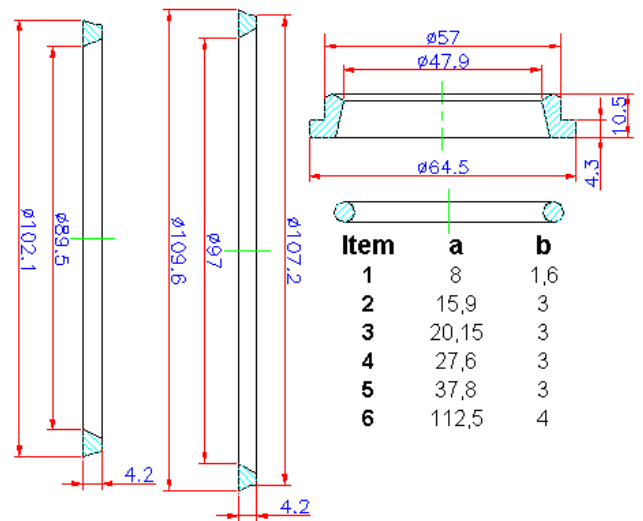

Kit Reparo tuch (ref. 221-511.49) DLDB K-1303