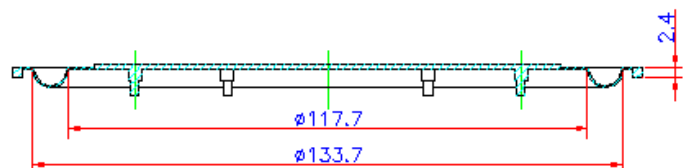

Diafragma DLDBD-22570