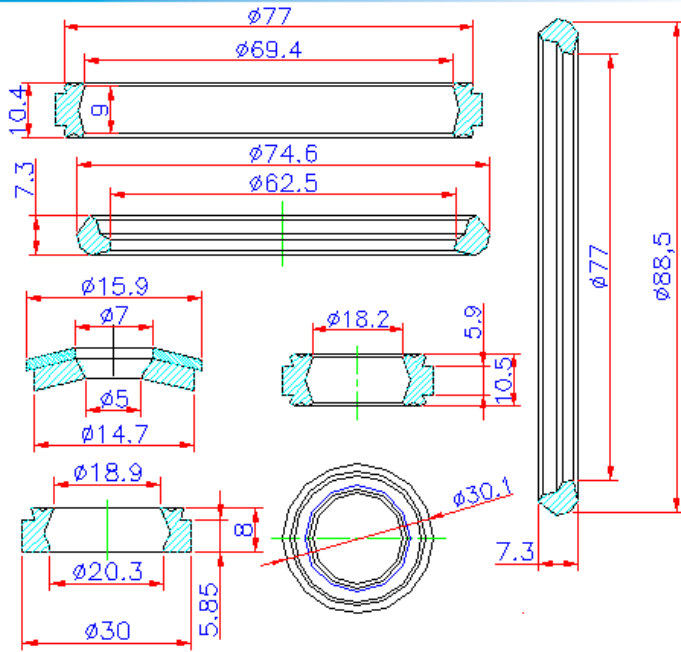

Kit Reparo "Alfa" (ref. 9611920238) NW 50-65 - DLDB K-1300