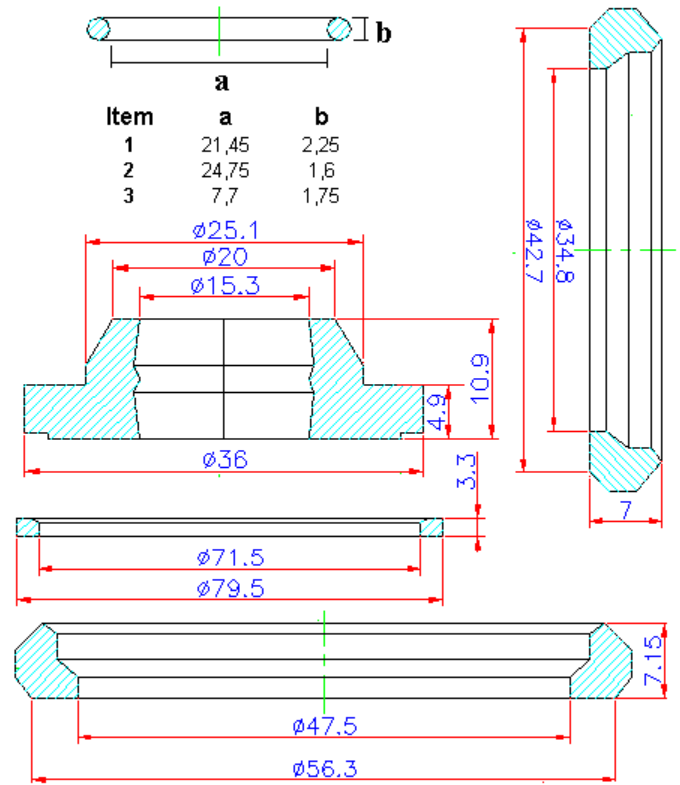

Kit Reparo "Alfa" (ref. 9611920272) DLDB 1302